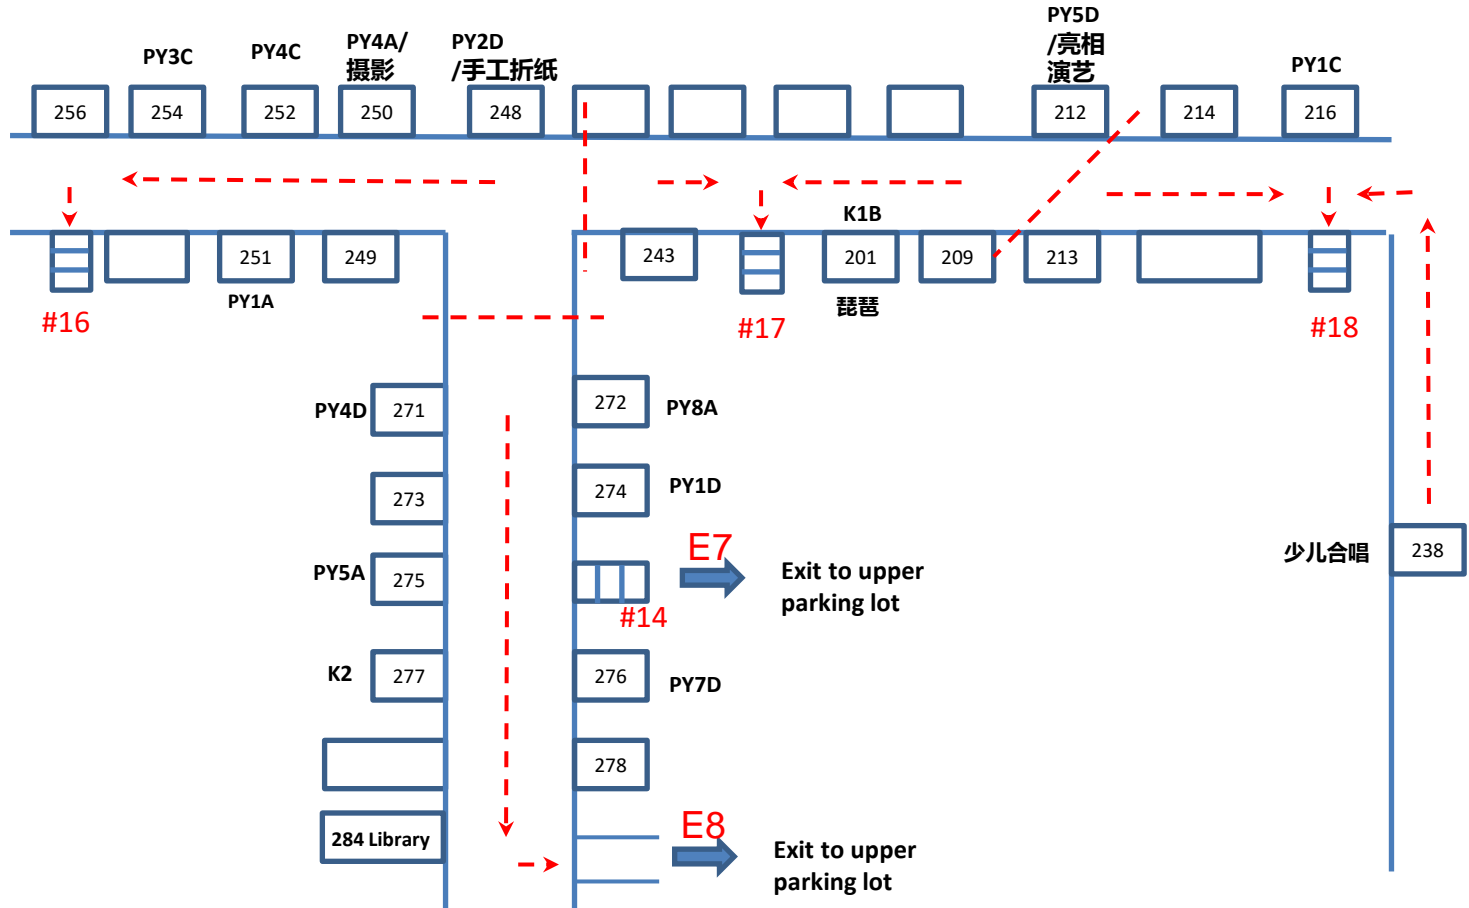

Level 1

stairs 楼梯

bathroom 厕所

PCS office 中文学校办公室

In case of fire, use routes illustrated by red arrows to exit building!
火警时，按照红色箭头所示的路线走出大楼！

Level 2

In case of fire, use routes illustrated by red arrows to exit building!
火警时，按照红色箭头所示的路线走出大楼！

Level 3

In case of fire, use routes illustrated by red arrows to exit building!
火警时，按照红色箭头所示的路线走出大楼！

Gym (Basement)

Entrance

Entrance

E10

紧急出口

Parking Lot