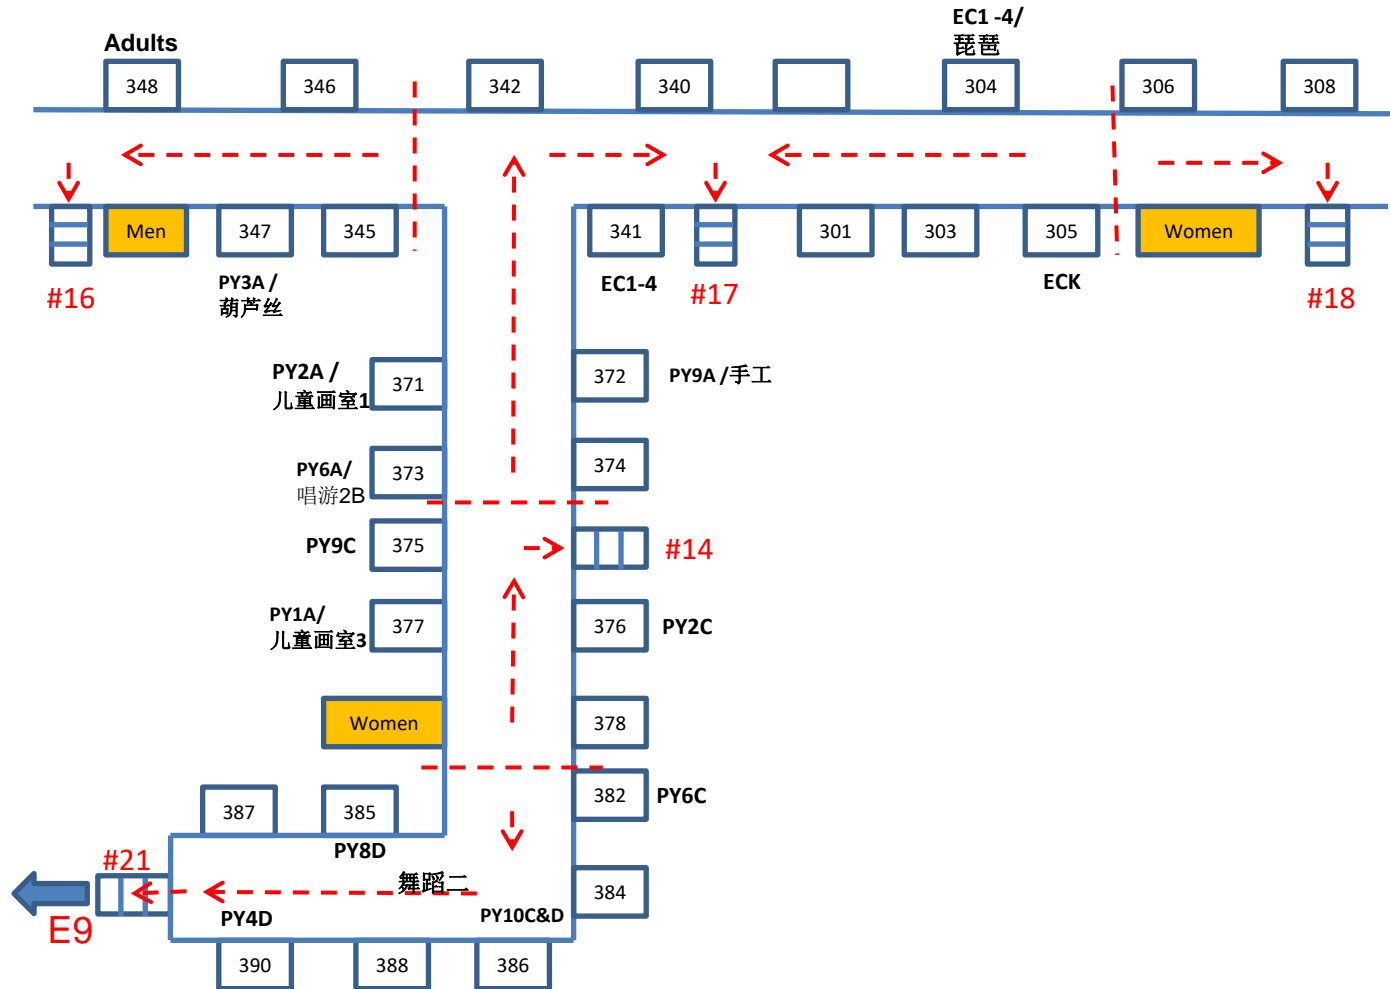

Level 1

stairs 楼梯

bathroom 厕所

PCS office 中文学校办公室

In case of fire, use routes illustrated by red arrows to exit building!
火警时，按照红色箭头所示的路线走出大楼！

Level 2

In case of fire, use routes illustrated by red arrows to exit building!
火警时，按照红色箭头所示的路线走出大楼！

Level 3

In case of fire, use routes illustrated by red arrows to exit building !
火警时，按照红色箭头所示的路线走出大楼！

Gym (Basement)

Entrance

Entrance

E10

紧急出口

Parking Lot