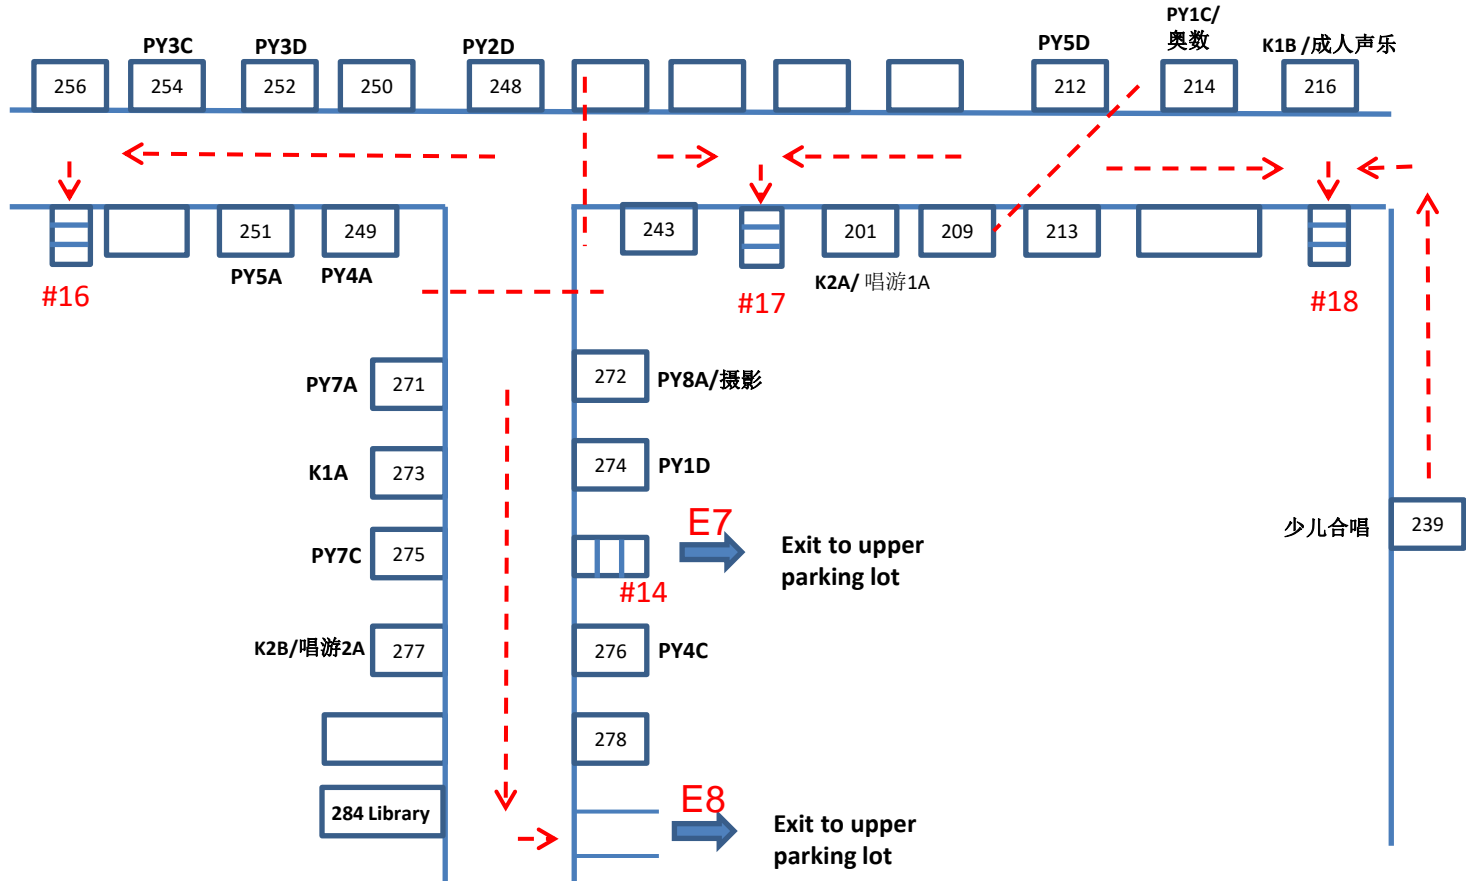

Level 1

stairs 楼梯

bathroom 厕所

PCS office 中文学校办公室

In case of fire, use routes illustrated by red arrows to exit building!
火警时，按照红色箭头所示的路线走出大楼！

Level 2

In case of fire, use routes illustrated by red arrows to exit building!
火警时，按照红色箭头所示的路线走出大楼！

Level 3

In case of fire, use routes illustrated by red arrows to exit building !
火警时，按照红色箭头所示的路线走出大楼！

Gym (Basement)

Entrance

Entrance

E10

紧急出口

Parking Lot