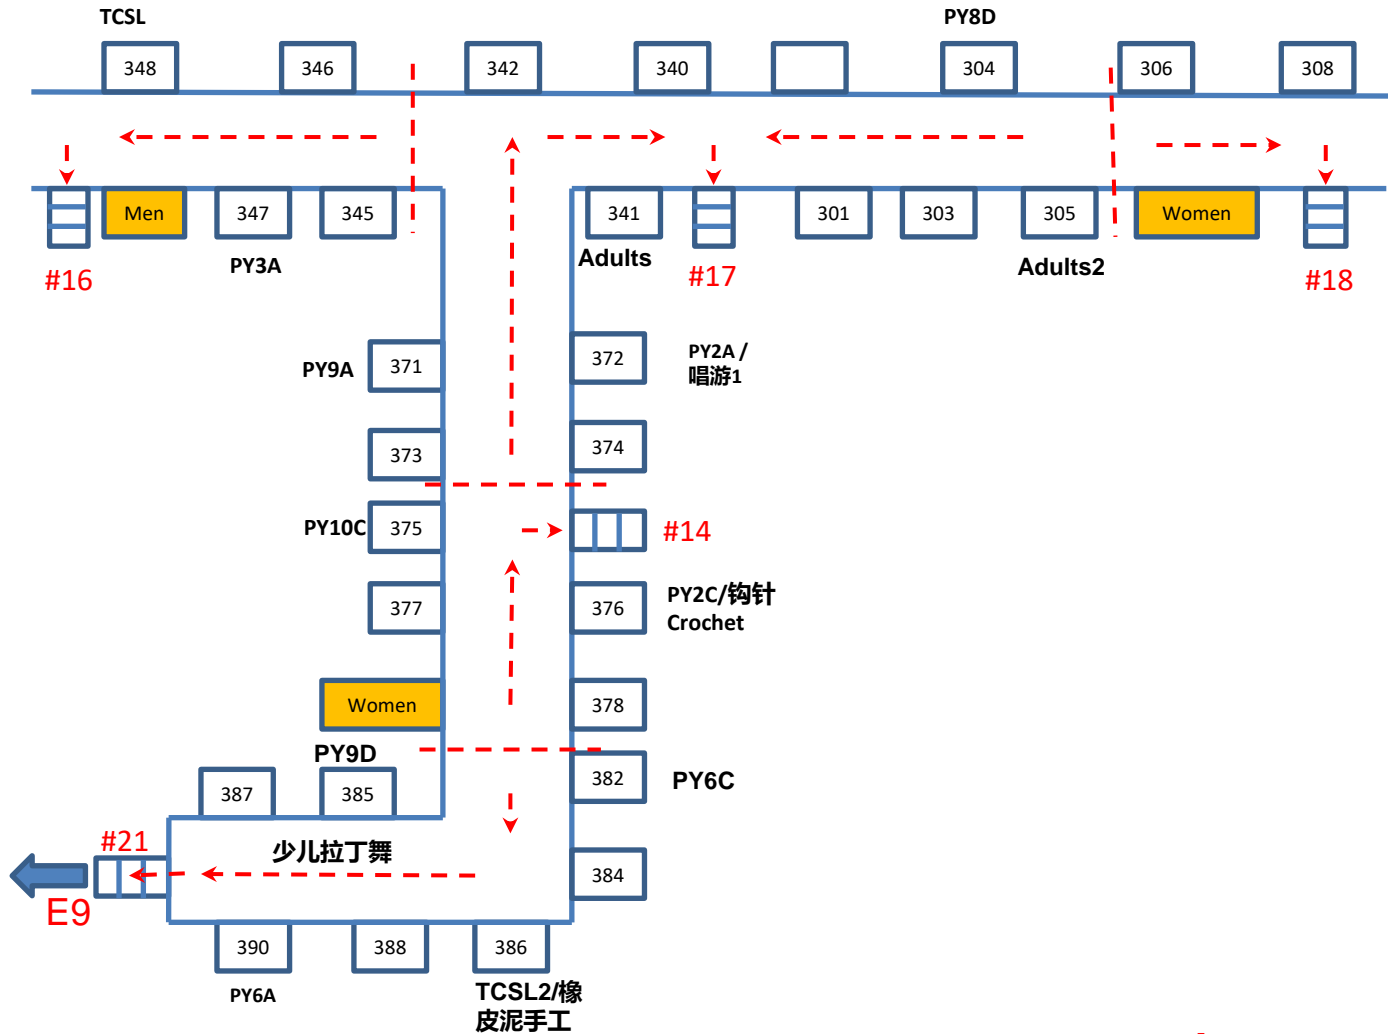

Level 1

stairs 楼梯

bathroom 厕所

PCS office 中文学校办公室

In case of fire, use routes illustrated by red arrows to exit building!
火警时，按照红色箭头所示的路线走出大楼！

Level 2

In case of fire, use routes illustrated by red arrows to exit building!
火警时，按照红色箭头所示的路线走出大楼！

Level 3

In case of fire, use routes illustrated by red arrows to exit building!
火警时，按照红色箭头所示的路线走出大楼！

Gym (Basement)

Entrance

Entrance

E10

紧急出口

Parking Lot